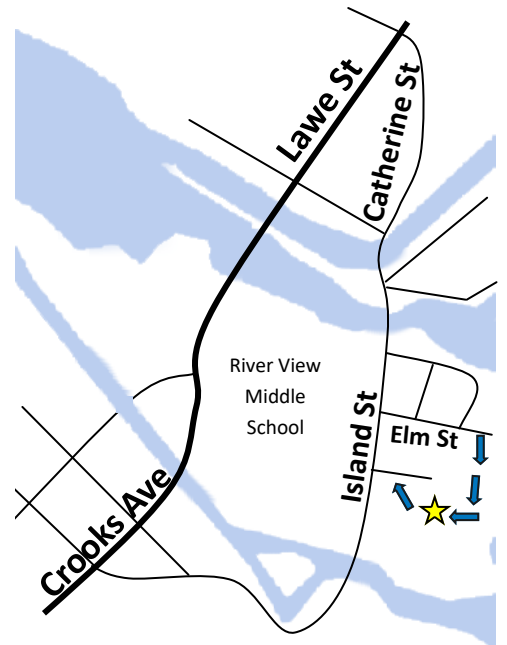

Looking to recycle major appliances (white goods)? The City will pick them up curbside, however a sticker is needed before placing them out for collection. To purchase a white goods sticker, or if you have any questions related to white goods, please call the Street Department at 920.766.6337. Refrigerant stickers are $15; non-refrigerant stickers are $10.

Can't make the event? Bring your items to Recycle That Stuff at 121 N Linwood Ave. Appleton Mon-Fri 8am-4pm